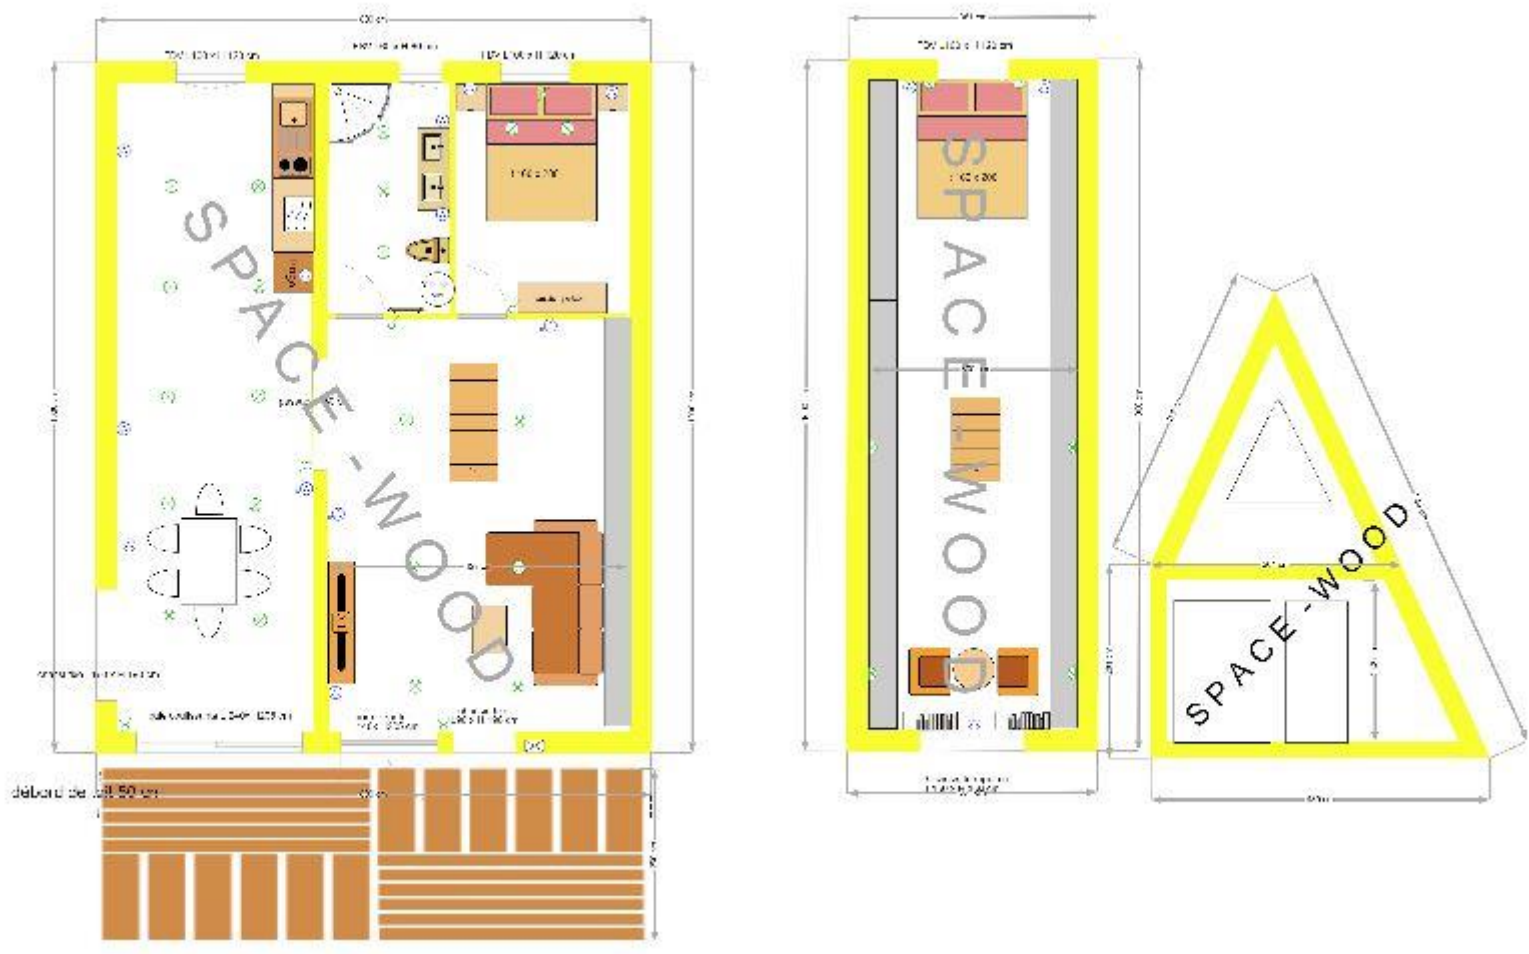

Tipis Cherokee 4 habitation plans

TPC4-7901 790 X 700

00000000

TPC4-8001 800 X 1000

TPC4-8002 800 X 520

TPC4-8601 860 X 700

TPC4-9001 920 X 800

TPC4-9301 930 X 820