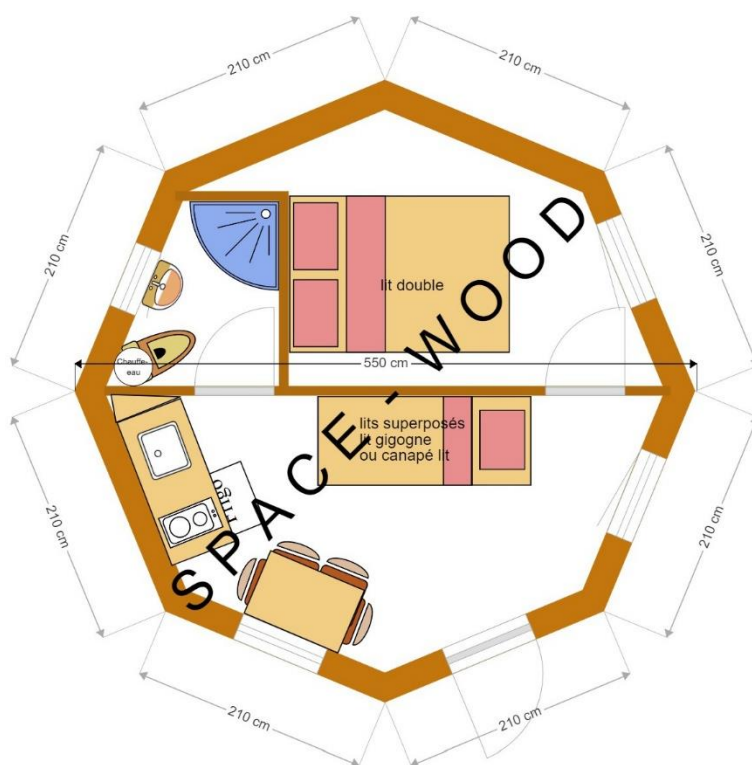

Yurt ≈20 m² size
 5x5 m
 Bath with WC and kitchenette

Plan Y0501

Plan Y0501

Yurt ≈24 m² size

5.50x5.50 m

Bath with WC, kitchenette, 1 bedroom, 1 living room

Plan Y0551

Yurt ≈28 m² size

6x6 m

Bath with WC, kitchenette, 1 bedroom, 1 living room

Plan Y0601

Plan Y0602

Yurt ≈ 33 m² size

6.48x6.48 m

Bath with WC, kitchenette, 2 bedrooms, 1 living room

Plan Y0603

Yurt ≈32 m² size

6.40x6.40 m

Bath with WC, kitchenette, 2 bedrooms, 1 living room

Plan Y0641

Yurt ≈38.50 m² size

7x7 m

Bath with WC, kitchen, 2 bedrooms, 1 living room

Plan Y0701

Yurt ≈38.50 m² size

7x7 m

Bath with WC, kitchen, 1 bedroom, 1 living room

Plan Y0702

Yurt ≈50 m² size

8x8 m

Bath and toilet separate, kitchen, 2 bedrooms, 1 big living room and terrace all around

Plan Y0801