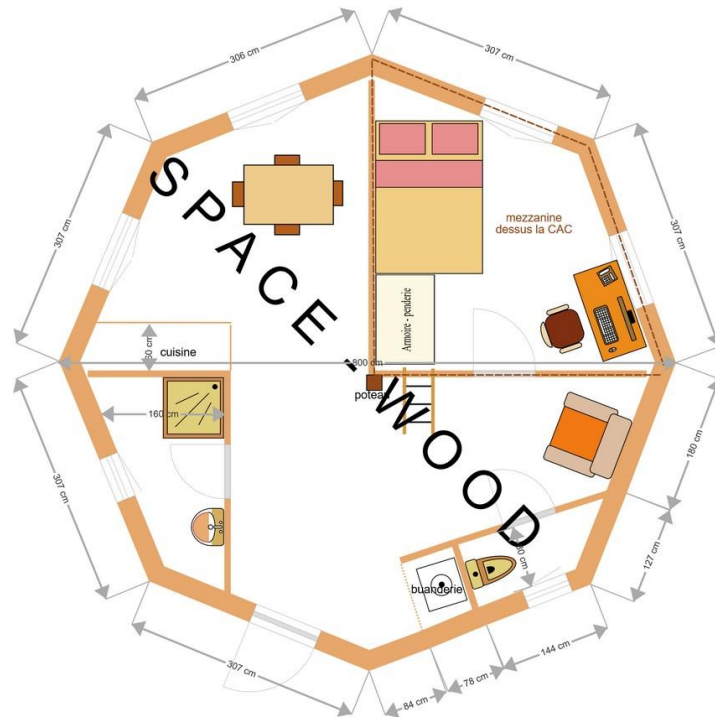

Yurt ≈20 m² size
 5x5 m
 Bath with WC and kitchenette

Plan Y0501

Plan Y0501

Yurt ≈24 m² size

5.50x5.50 m

Bath with WC, kitchenette, 1 bedroom, 1 living room

Plan Y0551

Yurt ≈28 m² size

Yurt ≈32 m² size

6.40x6.40 m

Bath with WC, kitchenette, 2 bedrooms, 1 living room

Plan Y0641

Yurt ≈38.50 m² size

7x7 m

Bath with WC, kitchen, 2 bedrooms, 1 living room

Plan Y0701

Yurt ≈38.50 m² size

7x7 m

Bath with WC, kitchen, 1 bedroom, 1 living room

Plan Y0702

Yurt ≈50 m² size

8x8 m

Bath and toilet separate, kitchen, 2 bedrooms, 1 big living room and terrace all around

Plan Y0801

Yurt ≈50m² size

8x8 m

Bath and toilet separate, kitchen, 1 bedroom, 1 living room, mezzanine floor

Plan Y0802

Yurt ≈50 m² size

8x8 m

Bath and WC, 1 kitchen, 1 bedroom, 1 living room

Plan Y0803