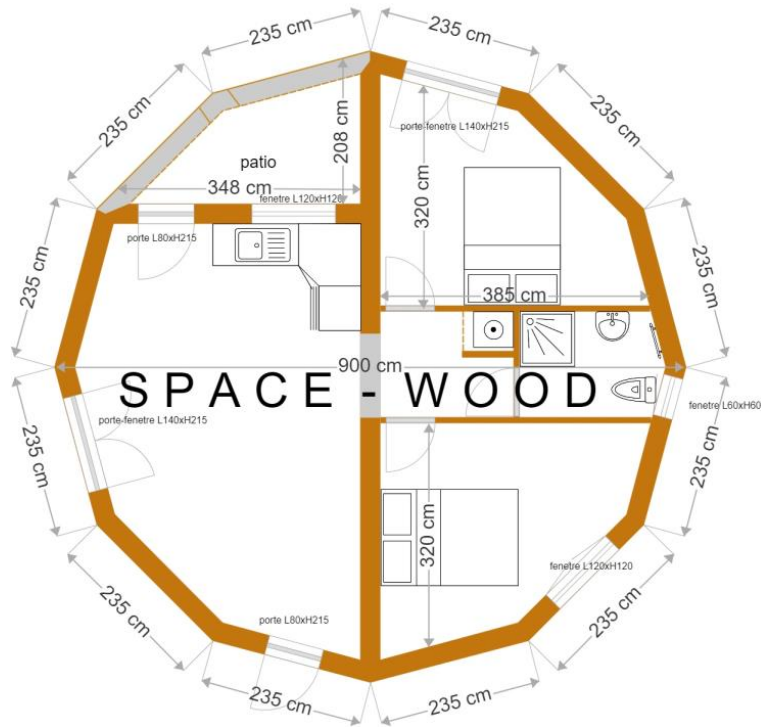

Yurt ≈20 m² size
 5x5 m
 Bath with WC and kitchenette

Plan Y0501

Plan Y0501

Yurt ≈24 m² size

5.50x5.50 m

Bath with WC, kitchenette, 1 bedroom, 1 living room

Plan Y0551

Yurt ≈28 m² size

Yurt ≈50m² size

8x8 m

Bath and toilet separate, kitchen, 1 bedroom, 1 living room, mezzanine floor

Plan Y0802

Yurt ≈50 m² size

8x8 m

Bath and WC, 1 kitchen, 1 bedroom, 1 living room

Plan Y0803

Yurt ≈57 m² size

8.50x8.50 m

Bath and toilet separate, 2 bedrooms, 1 big living room and terrace

Plan Y0851

Yurt ≈64 m² size

9x9 m

Bath and WC, 3 bedrooms, 1 kitchen, 1 big living room and mezzanine floor

Plan Y0901

Yurt ≈64 m² size

9x9 m

Bath and WC, 2 bedrooms, 1 kitchen, 1 big living room and patio

Plan Y0902

Multi Yurt ≈79 m² size

10x10 m

4 apartments equipped with a bath and WC, 1 bedroom for 2 persons

Plan YM01