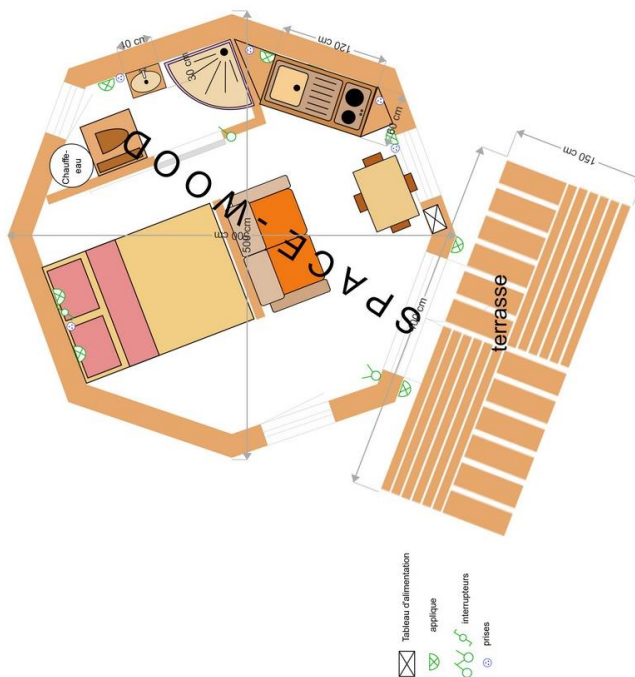

Yurt ≈20 m² size
 5x5 m
 Bath with WC and kitchenette

Plan Y0501

Plan Y0501

Yurt ≈24 m² size

5.50x5.50 m

Bath with WC, kitchenette, 1 bedroom, 1 living room

Plan Y0551

Yurt ≈28 m² size

6x6 m

Bath with WC, kitchenette, 1 bedroom, 1 living room

Plan Y0601

Plan Y0602

Yurt ≈ 33 m² size

6.48x6.48 m

Bath with WC, kitchenette, 2 bedrooms, 1 living room

Plan Y0603

Yurt ≈32 m² size

6.40x6.40 m

Bath with WC, kitchenette, 2 bedrooms, 1 living room

Plan Y0641

Yurt ≈38.50 m² size

7x7 m

Bath with WC, kitchen, 2 bedrooms, 1 living room

Plan Y0701

Yurt ≈38.50 m² size

7x7 m

Bath with WC, kitchen, 1 bedroom, 1 living room

Plan Y0702

Yurt ≈50 m² size

8x8 m

Bath and toilet separate, kitchen, 2 bedrooms, 1 big living room and terrace all around

Plan Y0801