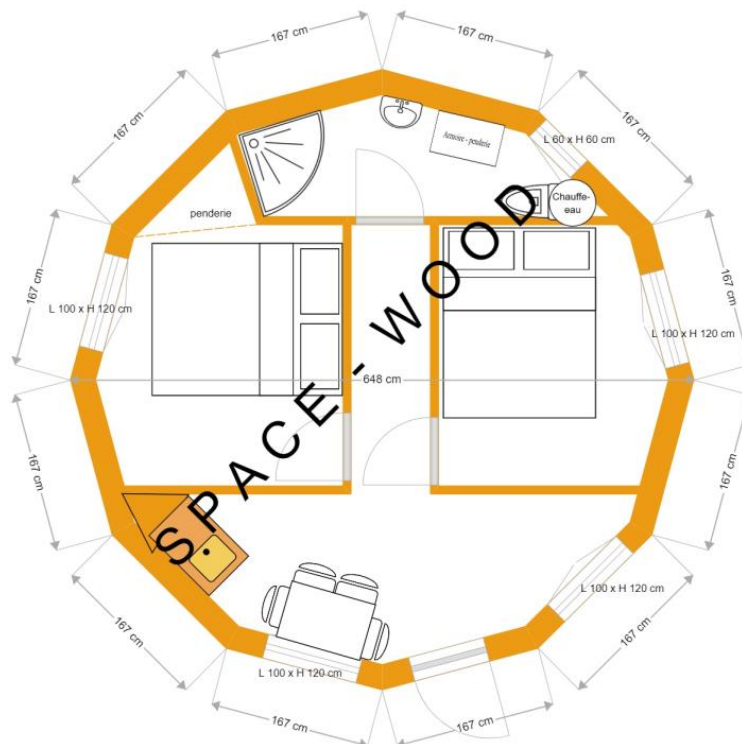

Yurt ≈20 m² size
 5x5 m
 Bath with WC and kitchenette

Plan Y0501

Plan Y0501

Yurt ≈24 m² size

5.50x5.50 m

Bath with WC, kitchenette, 1 bedroom, 1 living room

Plan Y0551

Yurt ≈28 m² size

6x6 m

Bath with WC, kitchenette, 1 bedroom, 1 living room

Plan Y0601

Plan Y0602

Yurt ≈ 33 m² size

6.48x6.48 m

Bath with WC, kitchenette, 2 bedrooms, 1 living room

Plan Y0603

Yurt ≈32 m² size

6.40x6.40 m

Bath with WC, kitchenette, 2 bedrooms, 1 living room

Plan Y0641

Yurt ≈38.50 m² size

7x7 m

Bath with WC, kitchen, 2 bedrooms, 1 living room

Plan Y0701

Yurt ≈38.50 m² size

7x7 m

Bath with WC, kitchen, 1 bedroom, 1 living room

Plan Y0702

Yurt ≈50 m² size

8x8 m

Bath and toilet separate, kitchen, 2 bedrooms, 1 big living room and terrace all around

Plan Y0801