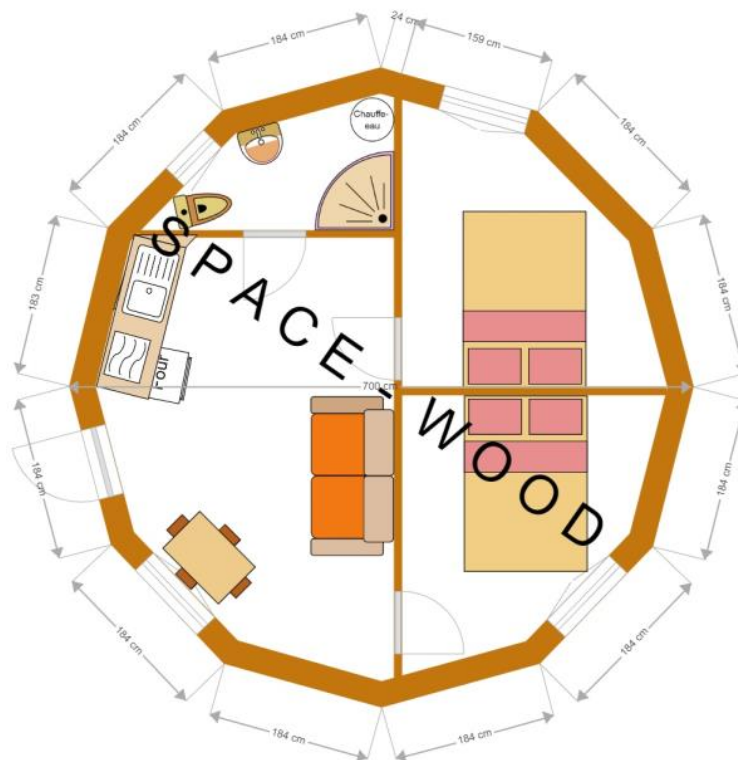

Yurt ≈20 m² size
 5x5 m
 Bath with WC and kitchenette

Plan Y0501

Plan Y0501

Yurt ≈24 m² size

5.50x5.50 m

Bath with WC, kitchenette, 1 bedroom, 1 living room

Plan Y0551

Yurt ≈28 m² size

6x6 m

Bath with WC, kitchenette, 1 bedroom, 1 living room

Plan Y0601

Plan Y0602

Yurt ≈ 33 m² size

6.48x6.48 m

Bath with WC, kitchenette, 2 bedrooms, 1 living room

Plan Y0603

Yurt ≈32 m² size

6.40x6.40 m

Bath with WC, kitchenette, 2 bedrooms, 1 living room

Plan Y0641

Yurt ≈38.50 m² size

7x7 m

Bath with WC, kitchen, 2 bedrooms, 1 living room

Plan Y0701

Yurt ≈38.50 m² size

7x7 m

Bath with WC, kitchen, 1 bedroom, 1 living room

Plan Y0702

Yurt ≈50 m² size

8x8 m

Bath and toilet separate, kitchen, 2 bedrooms, 1 big living room and terrace all around

Plan Y0801