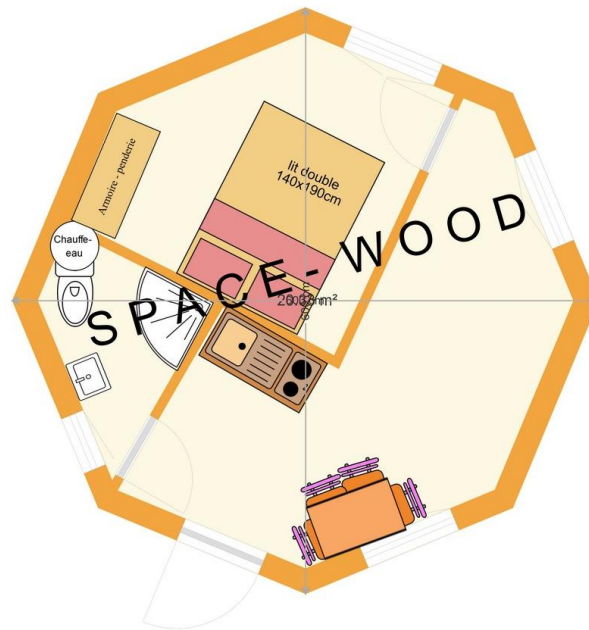

Yurt ≈20 m² size
 5x5 m
 Bath with WC and kitchenette

Plan Y0501

Plan Y0501

Yurt ≈24 m² size

5.50x5.50 m

Bath with WC, kitchenette, 1 bedroom, 1 living room

Plan Y0551

Yurt ≈28 m² size

6x6 m

Bath with WC, kitchenette, 1 bedroom, 1 living room

Plan Y0601

Plan Y0602

Yurt ≈ 33 m² size

6.48x6.48 m

Bath with WC, kitchenette, 2 bedrooms, 1 living room

Plan Y0603

Yurt ≈32 m² size

6.40x6.40 m

Bath with WC, kitchenette, 2 bedrooms, 1 living room

Plan Y0641

Yurt ≈38.50 m² size

7x7 m

Bath with WC, kitchen, 2 bedrooms, 1 living room

Plan Y0701

Yurt ≈38.50 m² size

7x7 m

Bath with WC, kitchen, 1 bedroom, 1 living room

Plan Y0702

Yurt ≈50 m² size

8x8 m

Bath and toilet separate, kitchen, 2 bedrooms, 1 big living room and terrace all around

Plan Y0801