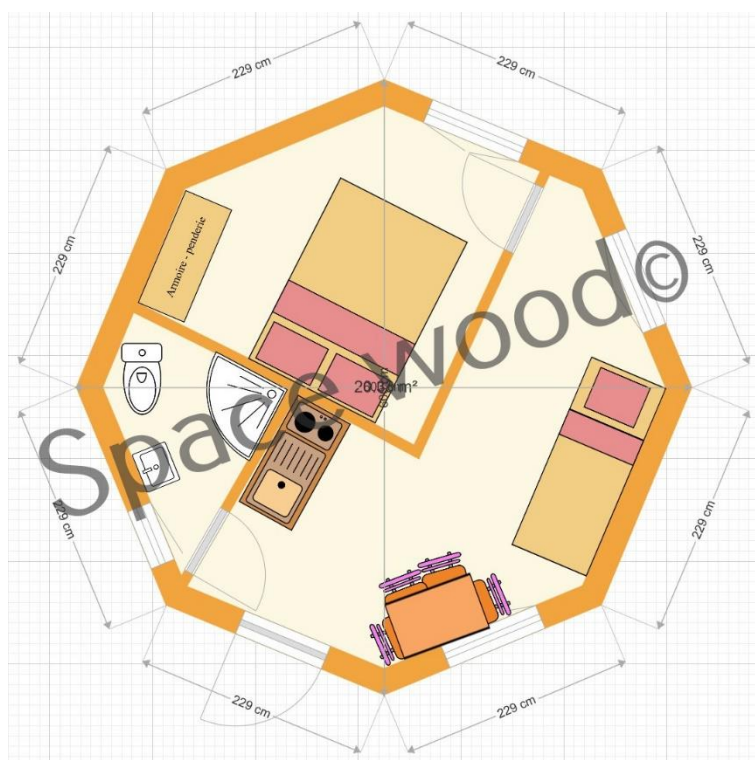

Yurt ≈20 m² size
 5x5 m
 Bath with WC and kitchenette

Plan Y0501

Plan Y0501

Yurt ≈24 m² size

5.50x5.50 m

Bath with WC, kitchenette, 1 bedroom, 1 living room

Plan Y0551

Yurt ≈28 m² size

6x6 m

Bath with WC, kitchenette, 1 bedroom, 1 living room

Plan Y0601

Plan Y0602

Yurt ≈ 33 m² size

6.48x6.48 m

Bath with WC, kitchenette, 2 bedrooms, 1 living room

Plan Y0603

Yurt ≈32 m² size

6.40x6.40 m

Bath with WC, kitchenette, 2 bedrooms, 1 living room

Plan Y0641

Yurt ≈38.50 m² size

7x7 m

Bath with WC, kitchen, 2 bedrooms, 1 living room

Plan Y0701

Yurt ≈38.50 m² size

7x7 m

Bath with WC, kitchen, 1 bedroom, 1 living room

Plan Y0702

Yurt ≈50 m² size

8x8 m

Bath and toilet separate, kitchen, 2 bedrooms, 1 big living room and terrace all around

Plan Y0801