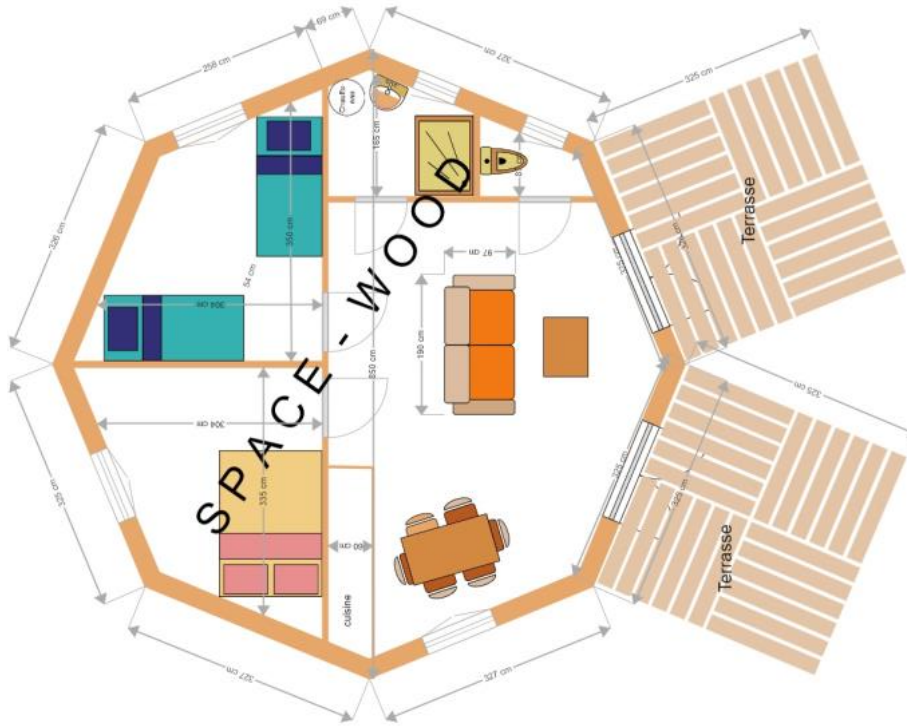

Yurt ≈20 m² size
 5x5 m
 Bath with WC and kitchenette

Plan Y0501

Plan Y0501

Yurt ≈24 m² size

5.50x5.50 m

Bath with WC, kitchenette, 1 bedroom, 1 living room

Plan Y0551

Yurt ≈28 m² size

Yurt ≈38.50 m² size

7x7 m

Bath with WC, kitchen, 1 bedroom, 1 living room

Plan Y0702

Yurt ≈50 m² size

8x8 m

Bath and toilet separate, kitchen, 2 bedrooms, 1 big living room and terrace all around

Plan Y0801

Yurt ≈50m² size

8x8 m

Bath and toilet separate, kitchen, 1 bedroom, 1 living room, mezzanine floor

Plan Y0802

Yurt ≈50 m² size

8x8 m

Bath and WC, 1 kitchen, 1 bedroom, 1 living room

Plan Y0803

Yurt ≈57 m² size

8.50x8.50 m

Bath and toilet separate, 2 bedrooms, 1 big living room and terrace

Plan Y0851

Yurt ≈64 m² size

9x9 m

Bath and WC, 3 bedrooms, 1 kitchen, 1 big living room and mezzanine floor

Plan Y0901