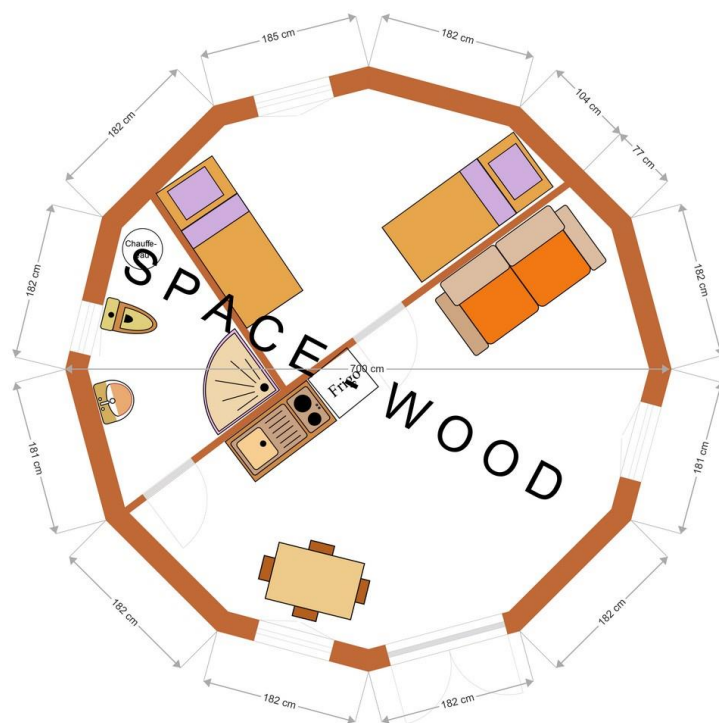

Yurt ≈20 m² size
 5x5 m
 Bath with WC and kitchenette

Plan Y0501

Plan Y0501

Yurt ≈24 m² size

5.50x5.50 m

Bath with WC, kitchenette, 1 bedroom, 1 living room

Plan Y0551

Yurt ≈28 m² size

6x6 m

Bath with WC, kitchenette, 1 bedroom, 1 living room

Plan Y0601

Plan Y0602

Yurt ≈ 33 m² size

6.48x6.48 m

Bath with WC, kitchenette, 2 bedrooms, 1 living room

Plan Y0603

Yurt ≈32 m² size

6.40x6.40 m

Bath with WC, kitchenette, 2 bedrooms, 1 living room

Plan Y0641

Yurt ≈38.50 m² size

7x7 m

Bath with WC, kitchen, 2 bedrooms, 1 living room

Plan Y0701

Yurt ≈38.50 m² size

7x7 m

Bath with WC, kitchen, 1 bedroom, 1 living room

Plan Y0702

Yurt ≈50 m² size

8x8 m

Bath and toilet separate, kitchen, 2 bedrooms, 1 big living room and terrace all around

Plan Y0801