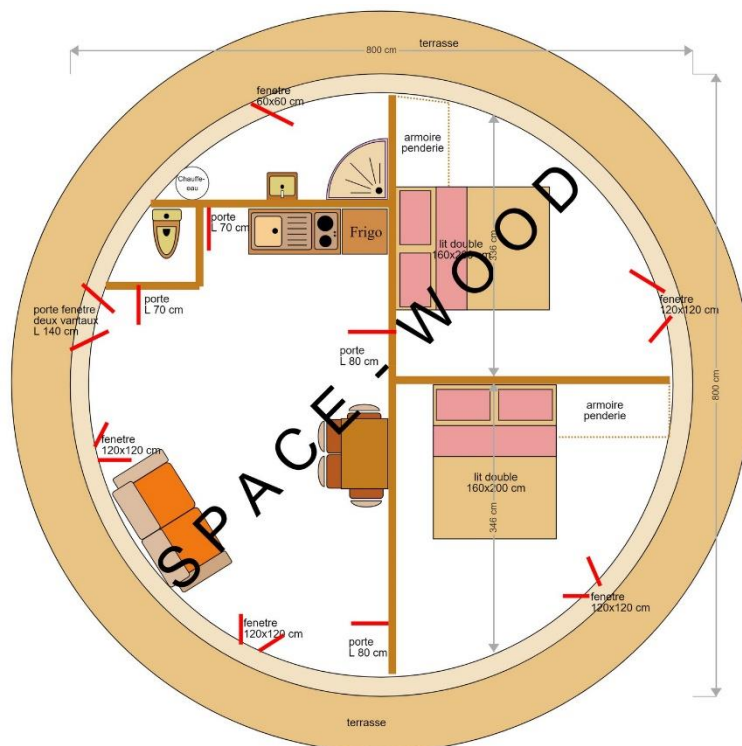

Yurt ≈20 m² size
 5x5 m
 Bath with WC and kitchenette

Plan Y0501

Plan Y0501

Yurt ≈24 m² size

5.50x5.50 m

Bath with WC, kitchenette, 1 bedroom, 1 living room

Plan Y0551

Yurt ≈28 m² size

Yurt ≈32 m² size

6.40x6.40 m

Bath with WC, kitchenette, 2 bedrooms, 1 living room

Plan Y0641

Yurt ≈38.50 m² size

7x7 m

Bath with WC, kitchen, 2 bedrooms, 1 living room

Plan Y0701

Yurt ≈38.50 m² size

7x7 m

Bath with WC, kitchen, 1 bedroom, 1 living room

Plan Y0702

Yurt ≈50 m² size

8x8 m

Bath and toilet separate, kitchen, 2 bedrooms, 1 big living room and terrace all around

Plan Y0801

Yurt ≈50m² size

8x8 m

Bath and toilet separate, kitchen, 1 bedroom, 1 living room, mezzanine floor

Plan Y0802

Yurt ≈50 m² size

8x8 m

Bath and WC, 1 kitchen, 1 bedroom, 1 living room

Plan Y0803