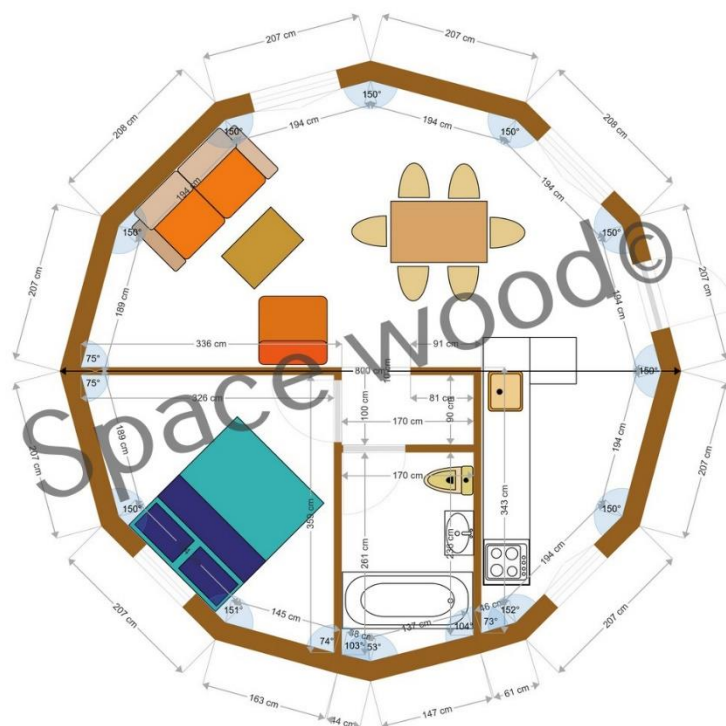

Yurt ≈20 m² size
 5x5 m
 Bath with WC and kitchenette

Plan Y0501

Plan Y0501

Yurt ≈24 m² size

5.50x5.50 m

Bath with WC, kitchenette, 1 bedroom, 1 living room

Plan Y0551

Yurt ≈28 m² size

Yurt ≈38.50 m² size

7x7 m

Bath with WC, kitchen, 1 bedroom, 1 living room

Plan Y0702

Yurt ≈50 m² size

8x8 m

Bath and toilet separate, kitchen, 2 bedrooms, 1 big living room and terrace all around

Plan Y0801

Yurt ≈50m² size

8x8 m

Bath and toilet separate, kitchen, 1 bedroom, 1 living room, mezzanine floor

Plan Y0802

Yurt ≈50 m² size

8x8 m

Bath and WC, 1 kitchen, 1 bedroom, 1 living room

Plan Y0803

Yurt ≈57 m² size

8.50x8.50 m

Bath and toilet separate, 2 bedrooms, 1 big living room and terrace

Plan Y0851

Yurt ≈64 m² size

9x9 m

Bath and WC, 3 bedrooms, 1 kitchen, 1 big living room and mezzanine floor

Plan Y0901