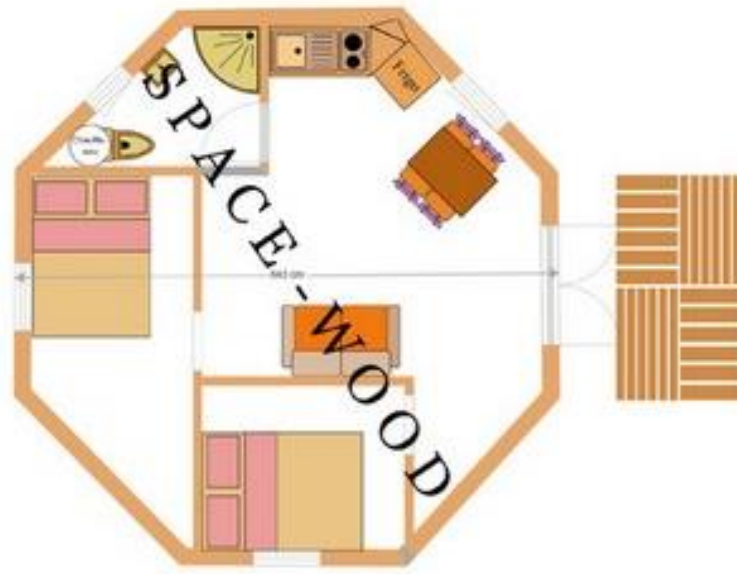

Yurt ≈20 m² size
 5x5 m
 Bath with WC and kitchenette

Plan Y0501

Plan Y0501

Yurt ≈24 m² size

5.50x5.50 m

Bath with WC, kitchenette, 1 bedroom, 1 living room

Plan Y0551

Yurt ≈28 m² size

6x6 m

Bath with WC, kitchenette, 1 bedroom, 1 living room

Plan Y0601

Plan Y0602

Yurt ≈ 33 m² size

6.48x6.48 m

Bath with WC, kitchenette, 2 bedrooms, 1 living room

Plan Y0603

Yurt ≈32 m² size

6.40x6.40 m

Bath with WC, kitchenette, 2 bedrooms, 1 living room

Plan Y0641

Yurt ≈38.50 m² size

7x7 m

Bath with WC, kitchen, 2 bedrooms, 1 living room

Plan Y0701

Yurt ≈38.50 m² size

7x7 m

Bath with WC, kitchen, 1 bedroom, 1 living room

Plan Y0702

Yurt ≈50 m² size

8x8 m

Bath and toilet separate, kitchen, 2 bedrooms, 1 big living room and terrace all around

Plan Y0801