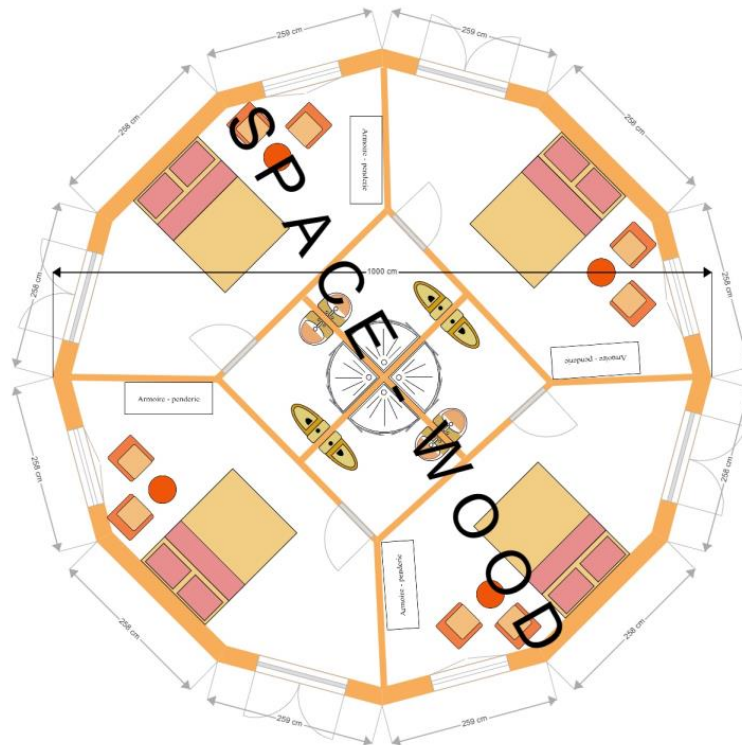

Yurt ≈20 m² size
 5x5 m
 Bath with WC and kitchenette

Plan Y0501

Plan Y0501

Yurt ≈24 m² size

5.50x5.50 m

Bath with WC, kitchenette, 1 bedroom, 1 living room

Plan Y0551

Yurt ≈28 m² size

Yurt ≈38.50 m² size

7x7 m

Bath with WC, kitchen, 1 bedroom, 1 living room

Plan Y0702

Yurt ≈50 m² size

8x8 m

Bath and toilet separate, kitchen, 2 bedrooms, 1 big living room and terrace all around

Plan Y0801

Yurt ≈57 m² size

8.50x8.50 m

Bath and toilet separate, 2 bedrooms, 1 big living room and terrace

Plan Y0851

Yurt ≈64 m² size

9x9 m

Bath and WC, 3 bedrooms, 1 kitchen, 1 big living room and mezzanine floor

Plan Y0901

Yurt ≈64 m² size

9x9 m

Bath and WC, 2 bedrooms, 1 kitchen, 1 big living room and patio

Plan Y0902

Multi Yurt ≈79 m² size

10x10 m

4 apartments equipped with a bath and WC, 1 bedroom for 2 persons

Plan YM01