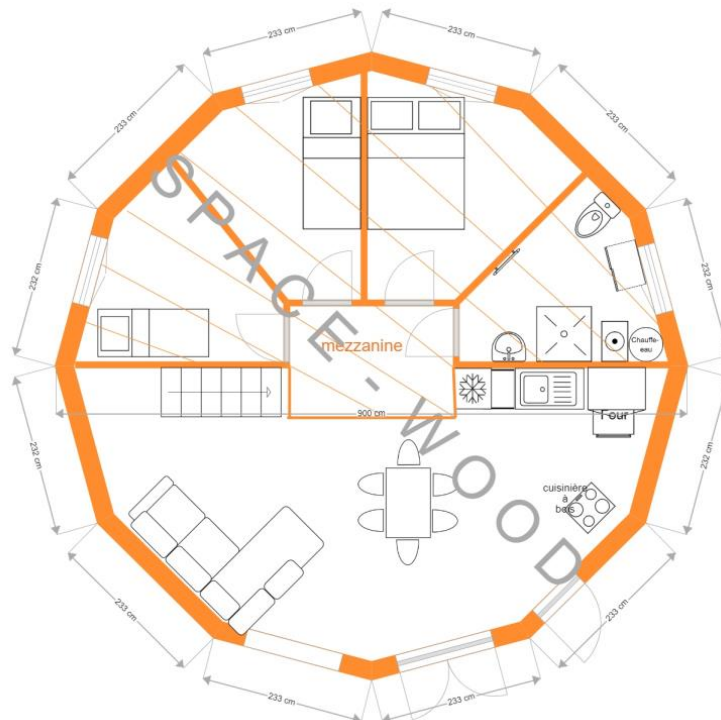

Yurt ≈20 m² size
 5x5 m
 Bath with WC and kitchenette

Plan Y0501

Plan Y0501

Yurt ≈24 m² size

5.50x5.50 m

Bath with WC, kitchenette, 1 bedroom, 1 living room

Plan Y0551

Yurt ≈28 m² size

Yurt ≈50m² size

8x8 m

Bath and toilet separate, kitchen, 1 bedroom, 1 living room, mezzanine floor

Plan Y0802

Yurt ≈50 m² size

8x8 m

Bath and WC, 1 kitchen, 1 bedroom, 1 living room

Plan Y0803

Yurt ≈57 m² size

8.50x8.50 m

Bath and toilet separate, 2 bedrooms, 1 big living room and terrace

Plan Y0851

Yurt ≈64 m² size

9x9 m

Bath and WC, 3 bedrooms, 1 kitchen, 1 big living room and mezzanine floor

Plan Y0901

Yurt ≈64 m² size

9x9 m

Bath and WC, 2 bedrooms, 1 kitchen, 1 big living room and patio

Plan Y0902

Multi Yurt ≈79 m² size

10x10 m

4 apartments equipped with a bath and WC, 1 bedroom for 2 persons

Plan YM01