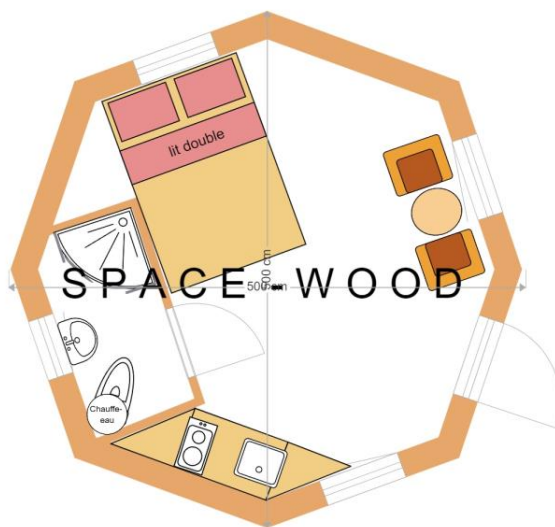

Yurt ≈20 m² size
 5x5 m
 Bath with WC and kitchenette

Plan Y0501

Plan Y0501

Yurt ≈24 m² size

5.50x5.50 m

Bath with WC, kitchenette, 1 bedroom, 1 living room

Plan Y0551

Yurt ≈28 m² size

6x6 m

Bath with WC, kitchenette, 1 bedroom, 1 living room

Plan Y0601

Plan Y0602

Yurt ≈ 33 m² size

6.48x6.48 m

Bath with WC, kitchenette, 2 bedrooms, 1 living room

Plan Y0603

Yurt ≈32 m² size

6.40x6.40 m

Bath with WC, kitchenette, 2 bedrooms, 1 living room

Plan Y0641

Yurt ≈38.50 m² size

7x7 m

Bath with WC, kitchen, 2 bedrooms, 1 living room

Plan Y0701

Yurt ≈38.50 m² size

7x7 m

Bath with WC, kitchen, 1 bedroom, 1 living room

Plan Y0702

Yurt ≈50 m² size

8x8 m

Bath and toilet separate, kitchen, 2 bedrooms, 1 big living room and terrace all around

Plan Y0801